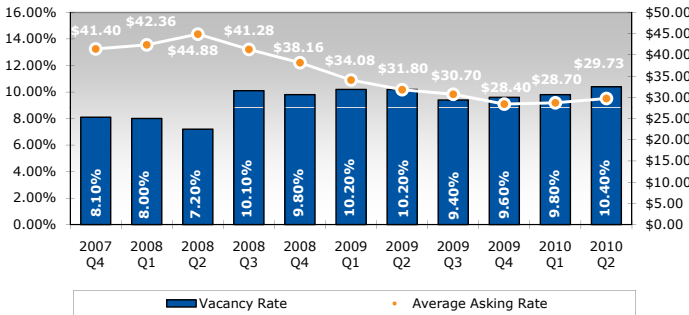

South Financial District - Office Class A