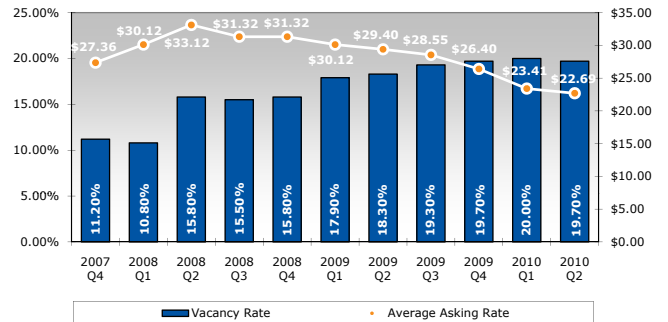

South Financial District - Office Class B