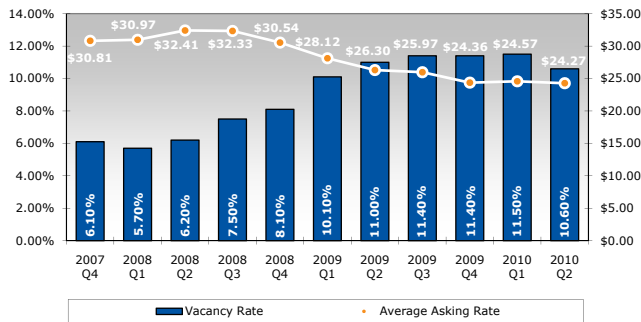

Jackson Sq/North Waterfront - Office Class A & B