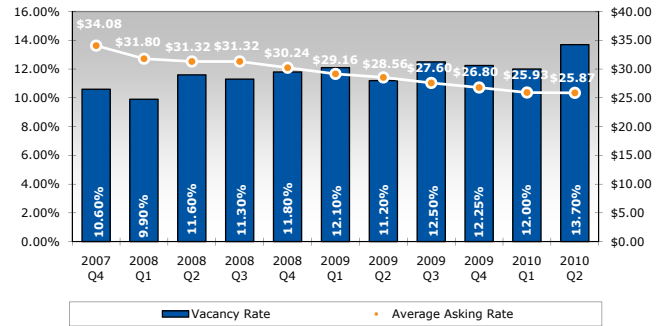

ASKING RATE TRENDS SAN FRANCISCO

49 Stevenson Street, Suite 1025
San Francisco, CA 94105
(415) 543-9400 phone
www.cmrealty.com

North Financial District - Office Class A

North Financial District - Office Class B