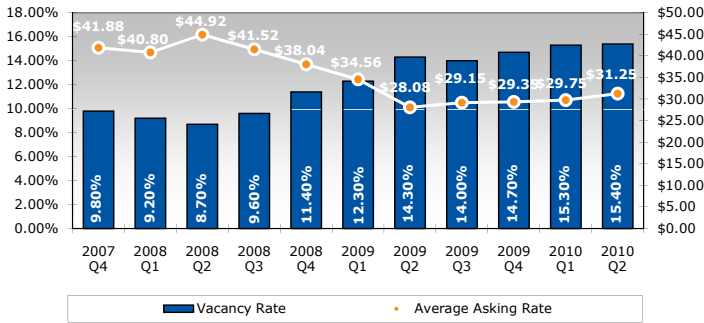

ASKING RATE TRENDS SAN FRANCISCO

49 Stevenson Street, Suite 1025
San Francisco, CA 94105
(415) 543-9400 phone
www.cmrealty.com

North Financial District - Office Class A

North Financial District - Office Class B